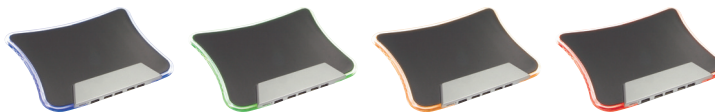

## LIGHT UP MOUSE PAD W/ 4 PORT USB HUB

### Features:

- Great compliment to any office desk
- 4 port 2.0 speed hub built-in
- Wrapped with attention grabbing LED lights
- Affordable "techy" gift
- Large branding area
- Packaged with retractable USB cable

#### Product Size:

9-1/8"W x 7-1/4"H x 1/2"D